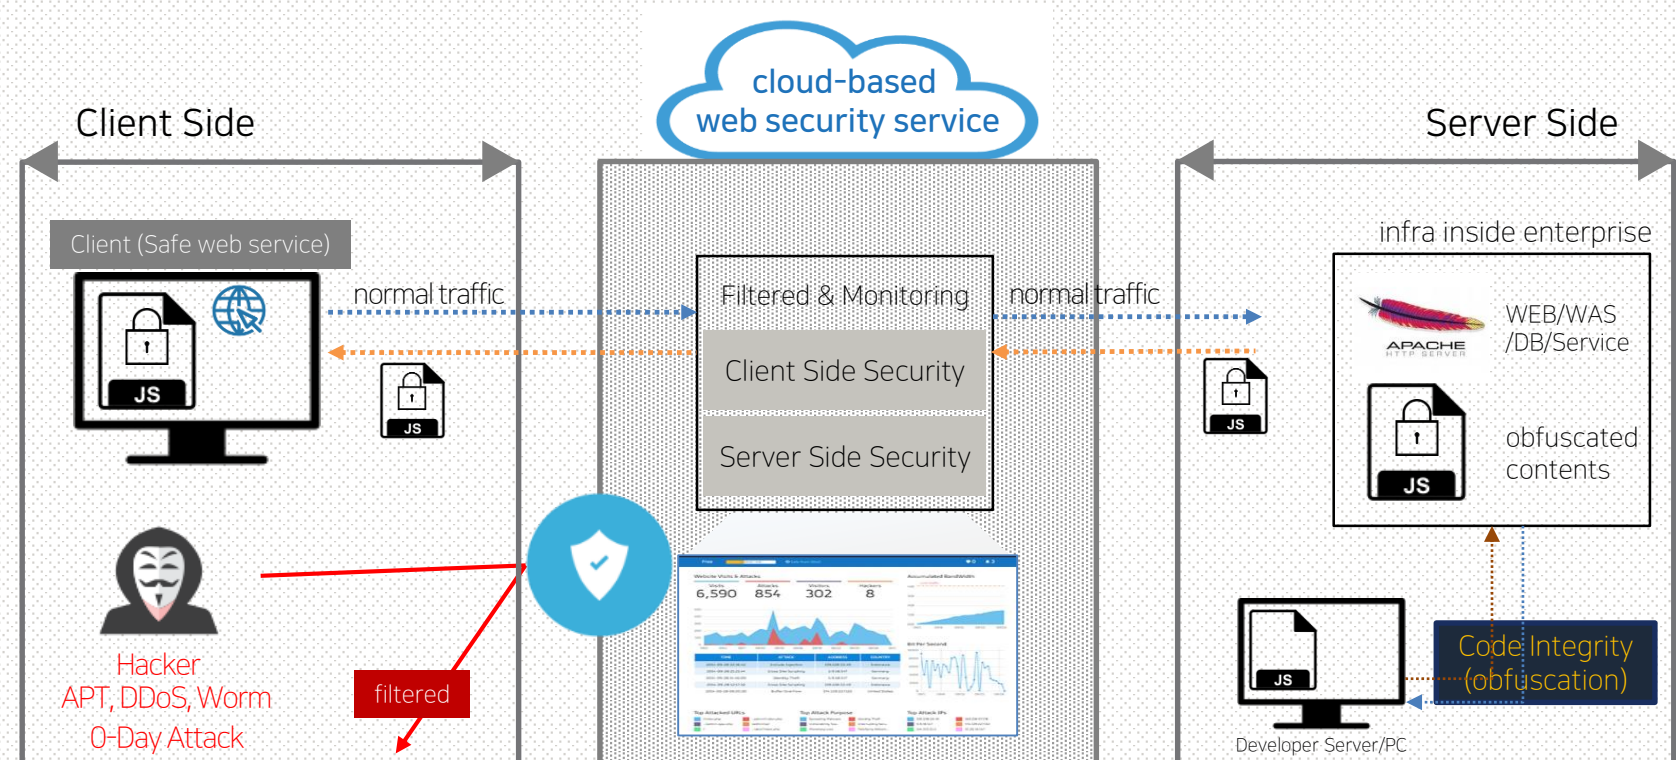

Cloud solution

Designs optimized architecture by analyzing client status
 One-Stop process from design, construction to consulting, maintenance

- Case "D" : Veritas NBUA & IBM TS4300 construction project
- Case "S" : High-fusibility cloud energy data center realization project
- Case "D" : Supply NSA FAS8200 storage to development room

Operation service.

WebBric Protect a your web site

WebBric provides **safe web service environment** protected from DDoS, data damage, malicious bots

Convenient service usage method

- 1st. Visit WebBric service website
- 2nd. Sign in as a web service member
- 3rd. Enters enterprise and site information
- 4th. Protects offenses 99% or more
- 5th. Reviews report, and makes payment according to the traffic

Atypical offense protection service by automation

Provides cloud service so all traffics go through security prior to connection (cloudification of web firewall)

Provides service just by cloud connection without transferring or changing internal system