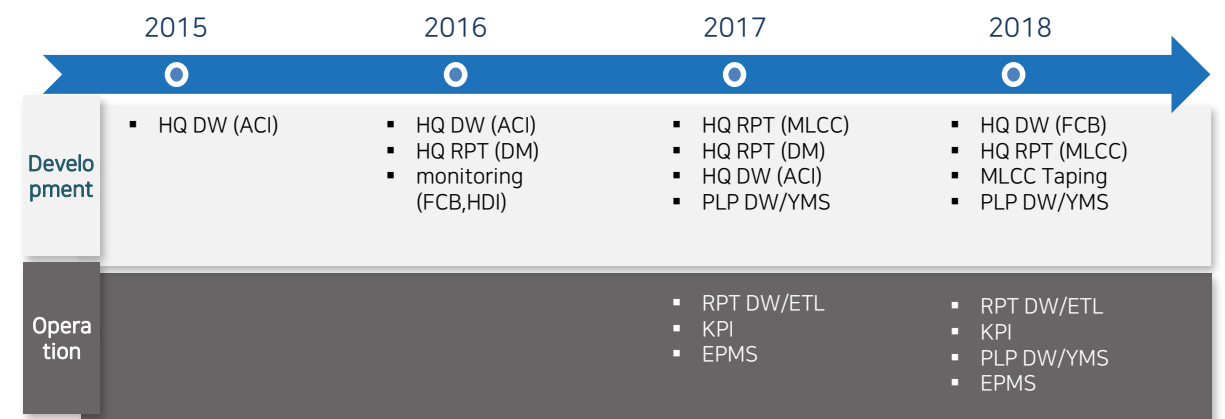

Consulting process.

Clients' needs + Market trend
+ One-Stop Consulting

Client cases.

Data solution

Case "S" : Construction & Operation of DW and major information system

Exemplary case that accompanies clients' growth and evaluation for a long-term. Successfully performs various transition scenarios for each operation division/product/station of DW, the core of information system, and of major information systems Cloud solution