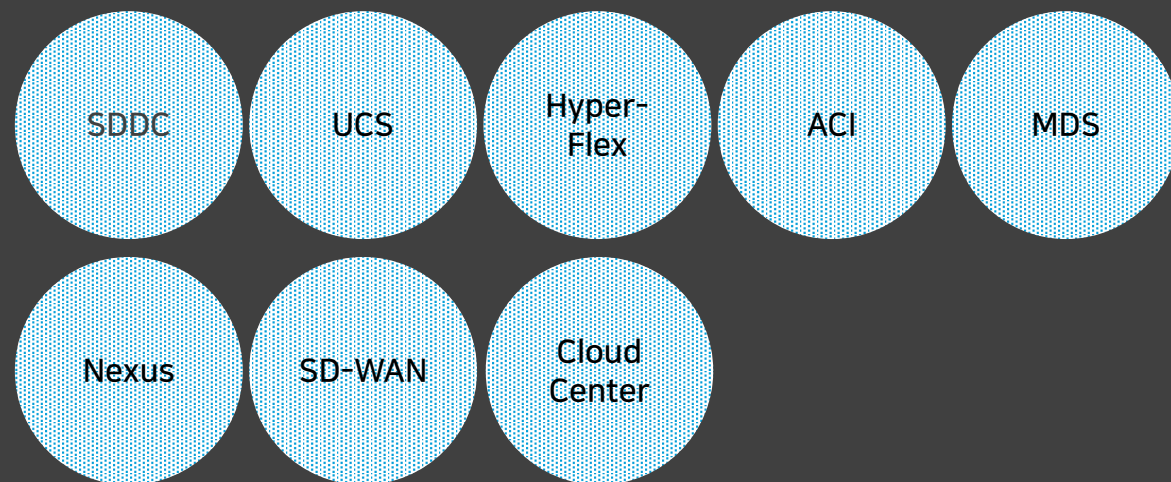

01 Data alliance solution

DW/BI/Big Data

Strategic collaboration with domestic big data companies

Process Mining

The developer of the first, only process mining solution "ProDiscovery" in Korea

02 Cloud alliance solution

Cisco | Supports solution optimized for clients' business

NetApp | To improve IT efficiency and business agility

VMware | Business innovation by virtualization

Mantech | Kubernetes based web container platform